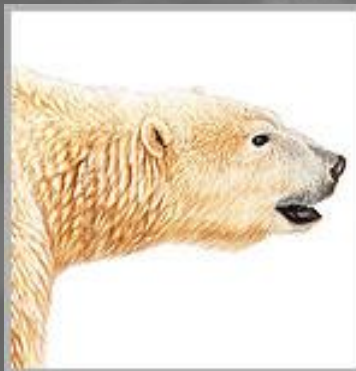

让月熊回家

moon bear go home

世界上的熊

亚洲黑熊

北美黑熊

北极熊

眼镜熊

懒熊

熊猫

棕熊

太阳熊

A black bear sculpture is the central focus, positioned against a dark, textured background. The bear is black with a white patch on its chest and a red tongue sticking out. The sculpture is surrounded by green grass in the foreground. The overall scene is dimly lit, creating a somber and mysterious atmosphere.

月熊面临的困境

栖息地被破坏

"I CAN'T UNDERSTAND WHY PEOPLE
ARE FRIGHTENED OF NEW IDEAS.
I'M FRIGHTENED OF THE OLD ONES"

JOHN CAGE

hshs.com

非法贸易

养熊取胆

SAY
NO
TO BEAR
FARMING