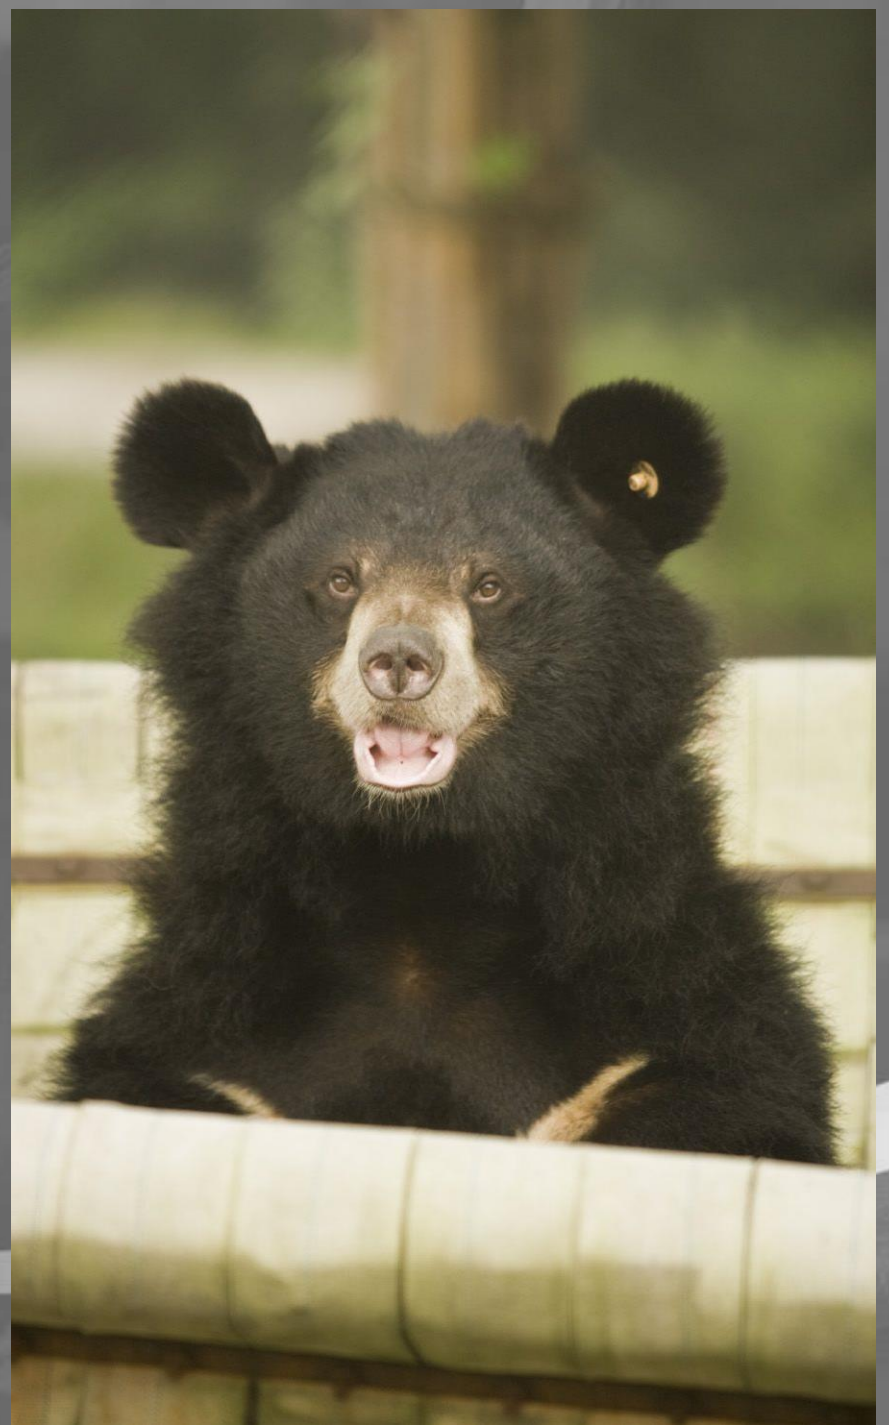

让月熊回家

moon bear go home

世界上的熊

亚洲黑熊

北美黑熊

北极熊

眼镜熊

懒熊

熊猫

棕熊

太阳熊

A black bear sculpture is the central focus, positioned against a dark, textured background. The bear is black with a white patch on its chest and a red tongue sticking out. The sculpture is surrounded by green grass in the foreground. The overall scene is dimly lit, creating a somber and mysterious atmosphere.

月熊面临的困境

栖息地被破坏

"I CAN'T UNDERSTAND WHY PEOPLE
ARE FRIGHTENED OF NEW IDEAS.
I'M FRIGHTENED OF THE OLD ONES"

JOHN CAGE

hshs.com

非法贸易

养熊取胆

SAY
NO
TO BEAR
FARMING

呜呜~

一个风雨交加的黄昏……

弗兰西来到了救护中心。

弗兰西先天的遗传病加上在挤压笼中度过了22年，让她始终是小熊的体型。它到达救护中心时，已经是一个娇小的老太太了。

弗兰西的到来受到了鲁伯特热情的欢迎，他用尽各种办法黏住弗兰西。

脾气古怪的弗兰西并不理会，而鲁伯特也从不气馁，俨然一对欢喜冤家的样子

就这样，两只熊越走越近，弗兰西依旧是暴脾气的老太太，鲁伯特依旧是默默听她唠叨的老爷爷。但所有人都看得出，他们在一起了。