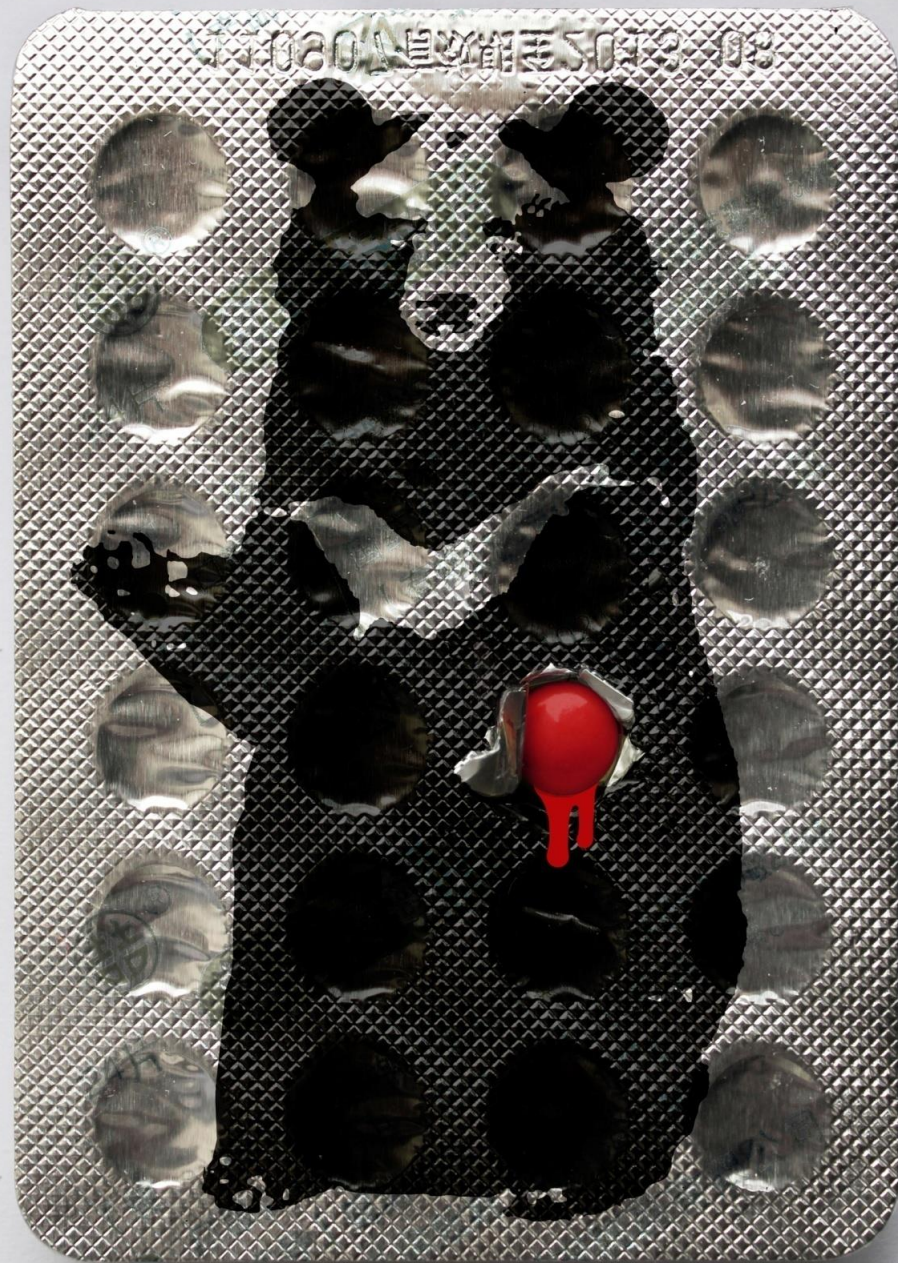

熊猫

棕熊

太阳熊

A black bear sculpture is the central focus, positioned against a dark, textured background. The bear is black with a white patch on its chest and a red tongue sticking out. The sculpture is surrounded by green grass in the foreground. The overall scene is dimly lit, creating a somber and mysterious atmosphere.

月熊面临的困境

栖息地被破坏

"I CAN'T UNDERSTAND WHY PEOPLE
ARE FRIGHTENED OF NEW IDEAS.
I'M FRIGHTENED OF THE OLD ONES"

JOHN CAGE

hshs.com

非法贸易

养熊取胆

SAY
NO
TO BEAR
FARMING

呜呜~

一个风雨交加的黄昏……

弗兰西来到了救护中心。

弗兰西先天的遗传病加上在挤压笼中度过了22年，让她始终是小熊的体型。它到达救护中心时，已经是一个娇小的老太太了。

弗兰西的到来受到了鲁伯特热情的欢迎，他用尽各种办法黏住弗兰西。

脾气古怪的弗兰西并不理会，而鲁伯特也从不气馁，俨然一对欢喜冤家的样子

就这样，两只熊越走越近，弗兰西依旧是暴脾气的老太太，鲁伯特依旧是默默听她唠叨的老爷爷。但所有人都看得出，他们在一起了。