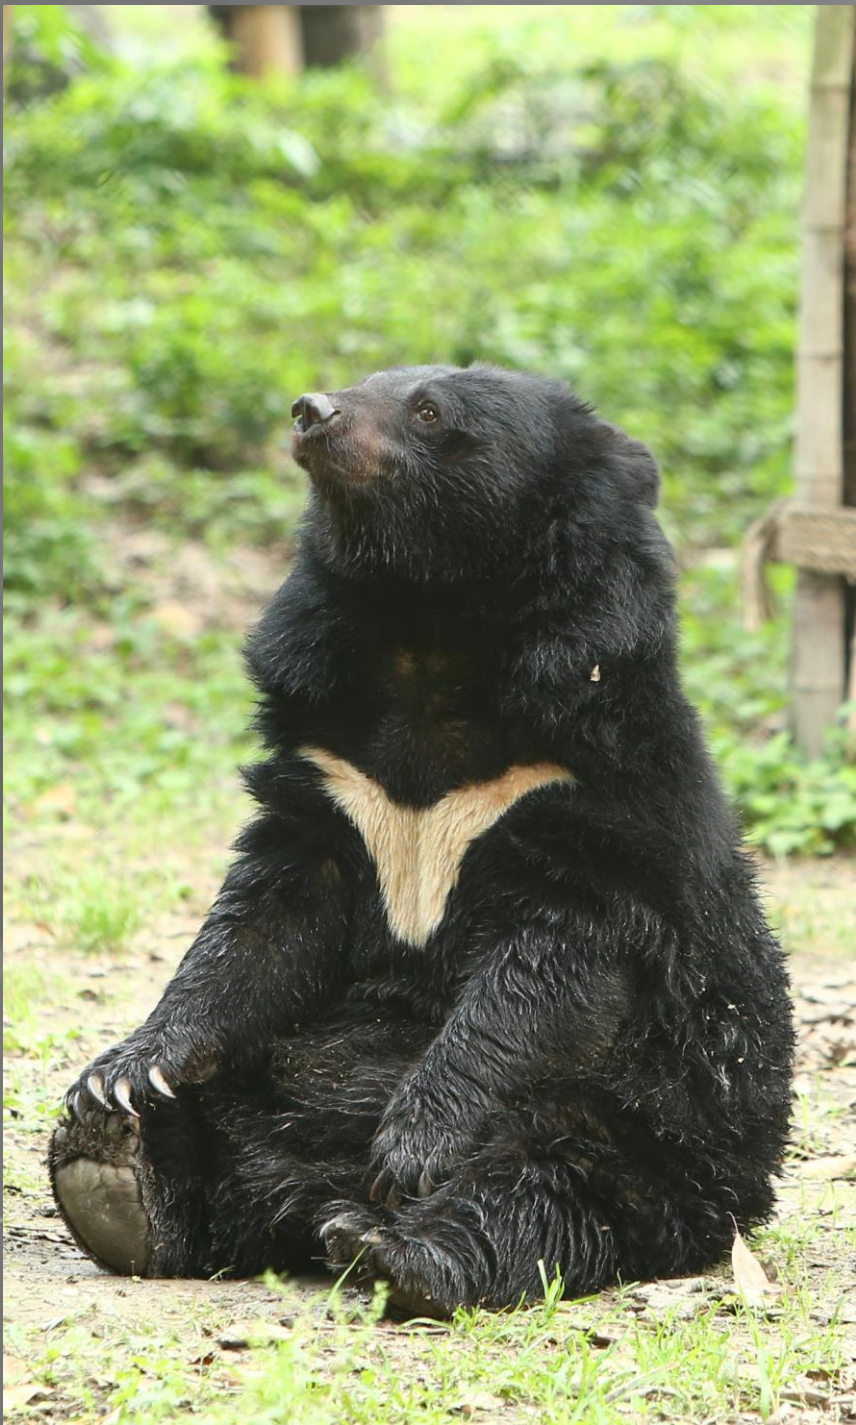

让月熊回家

moon bear go home

世界上的熊

亚洲黑熊

北美黑熊

北极熊

眼镜熊

懒熊

熊猫

棕熊

太阳熊

A black bear sculpture is the central focus, positioned against a dark, textured background. The bear is black with a white patch on its chest and a red tongue sticking out. The sculpture is surrounded by green grass in the foreground. The overall scene is dimly lit, creating a somber and mysterious atmosphere.

呜呜~

一个风雨交加的黄昏……

弗兰西来到了救护中心。

弗兰西先天的遗传病加上在挤压笼中度过了22年，让她始终是小熊的体型。它到达救护中心时，已经是一个娇小的老太太了。

弗兰西的到来受到了鲁伯特热情的欢迎，他用尽各种办法黏住弗兰西。

脾气古怪的弗兰西并不理会，而鲁伯特也从不气馁，俨然一对欢喜冤家的样子

就这样，两只熊越走越近，弗兰西依旧是暴脾气的老太太，鲁伯特依旧是默默听她唠叨的老爷爷。但所有人都看得出，他们在一起了。

**熊会游泳吗？**

A bear is shown climbing a wooden structure, possibly a tree trunk or a large log. The bear is positioned in the center of the frame, with its front paws gripping a vertical wooden post and its hind legs on a horizontal log. The bear's fur is dark brown, and its face is lighter. The background is a blurred natural setting. The text "熊会爬树吗?" is overlaid in the center of the image.