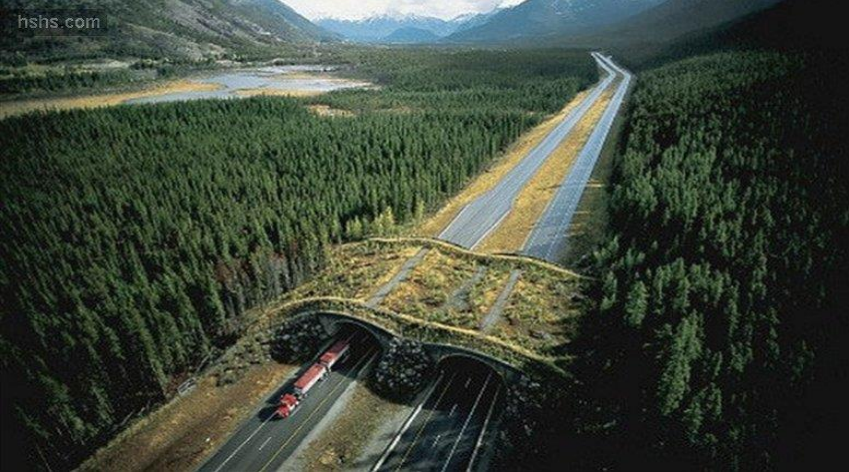

熊猫

棕熊

太阳熊

A black bear sculpture is the central focus, positioned against a dark, textured background. The bear is black with a white patch on its chest and a red tongue sticking out. The sculpture is surrounded by green grass in the foreground. The overall scene is dimly lit, creating a somber and mysterious atmosphere.

月熊面临的困境

栖息地被破坏

"I CAN'T UNDERSTAND WHY PEOPLE
ARE FRIGHTENED OF NEW IDEAS.
I'M FRIGHTENED OF THE OLD ONES"

JOHN CAGE

hshs.com

非法贸易

养熊取胆

SAY
NO
TO BEAR
FARMING